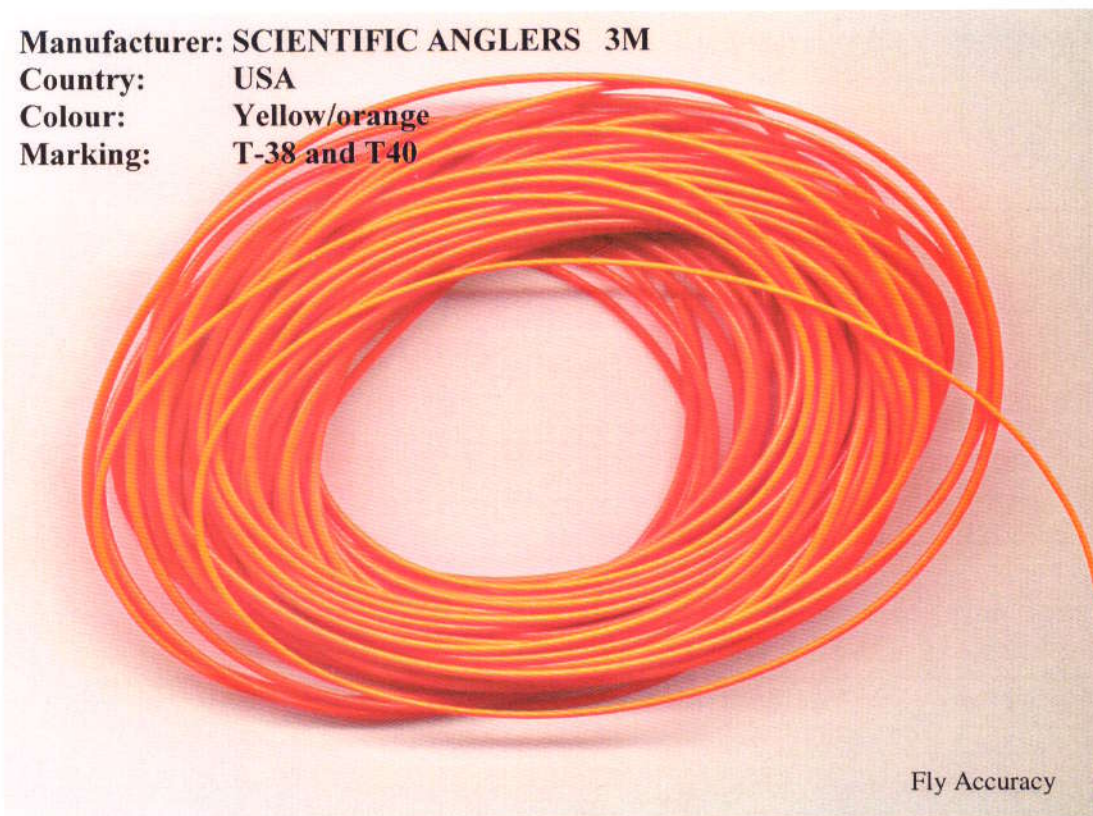

INTERNATIONAL CASTING SPORT FEDERATION

Approved Fly lines

Valid 1. 1. 2004

All approved lines must follow the International Tournament Rules

Event 1 Fly Accuracy:

Manufacturer: AIRFLO
Country: England
Colour: Yellow/orange
Marking: C-7PH-T38-FO

Fly Accuracy

Manufacturer: SCIENTIFIC ANGLERS 3M
Country: USA
Colour: Yellow/orange
Marking: T-38 and T40

Fly Accuracy

Manufacturer: HUGO WEINERT
Country: Germany
Colour: Yellow
Marking: Own brand

Fly Accuracy

Manufacturer: SCIENTIFIC ANGLERS 3M
Country: USA
Colour: Yellow
Marking: WF-10-F

Fly Accuracy

Event 2 Fly Distance Single Handed

Manufacturer: AIRFLO
Country: England
Colour: Yellow/orange
Marking: C-7PH-T38-FO