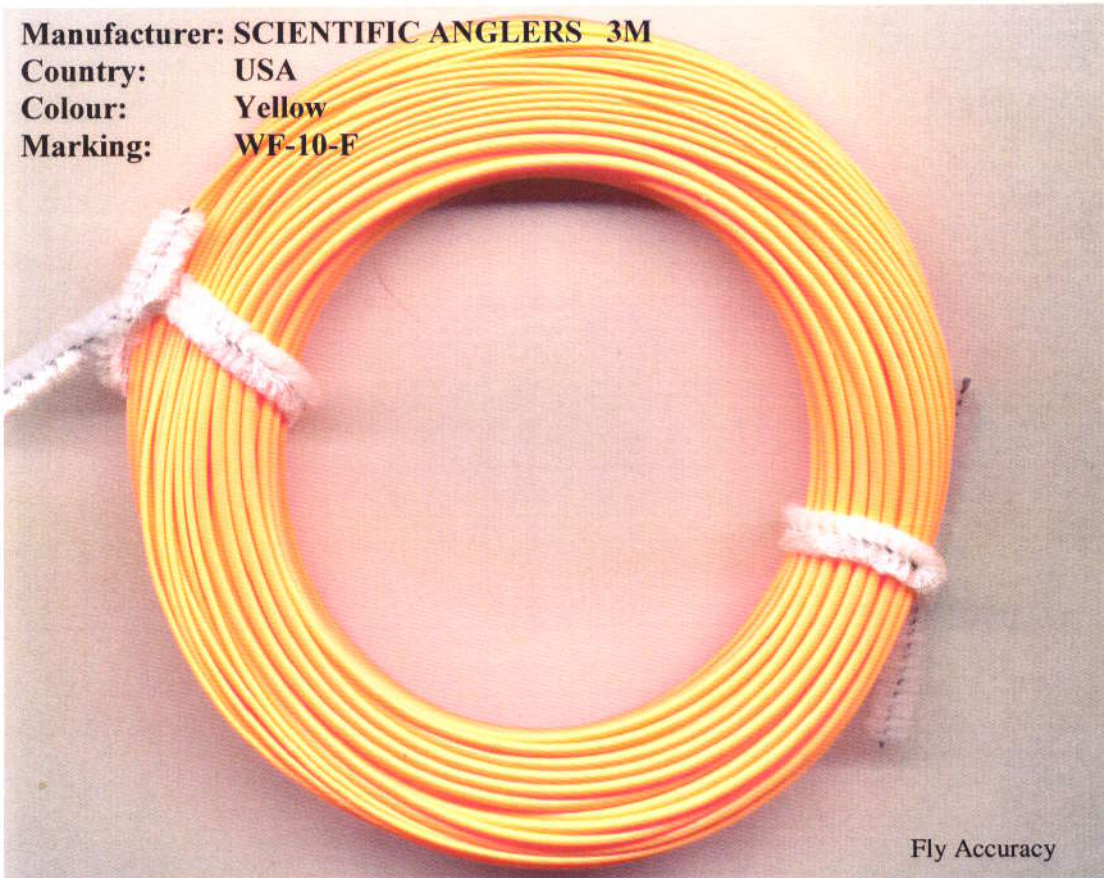

INTERNATIONAL CASTING SPORT FEDERATION

Approved Fly lines

Valid 1. 1. 2004

All approved lines must follow the International Tournament Rules

Event 1 Fly Accuracy:

Manufacturer: AIRFLO
Country: England
Colour: Yellow/orange
Marking: C-7PH-T38-FO

Fly Accuracy

Manufacturer: SCIENTIFIC ANGLERS 3M
Country: USA
Colour: Yellow/orange
Marking: T-38 and T40

Fly Accuracy

Manufacturer: HUGO WEINERT
Country: Germany
Colour: Yellow
Marking: Own brand

Fly Accuracy

Manufacturer: SCIENTIFIC ANGLERS 3M
Country: USA
Colour: Yellow
Marking: WF-10-F

Fly Accuracy

Event 2 Fly Distance Single Handed

Manufacturer: AIRFLO
Country: England
Colour: Yellow/orange
Marking: C-7PH-T38-FO