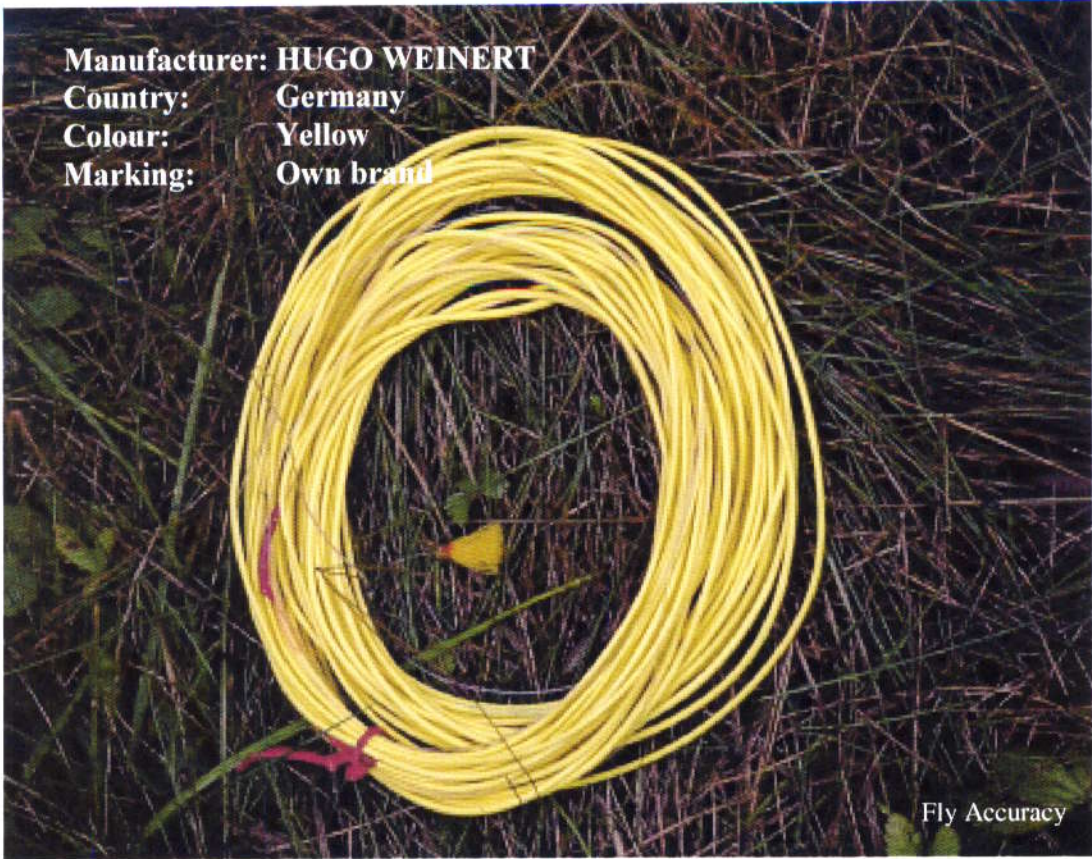

INTERNATIONAL CASTING SPORT FEDERATION

Approved Fly lines

Valid 1. 1. 2004

All approved lines must follow the International Tournament Rules

Event 1 Fly Accuracy:

Manufacturer: AIRFLO
Country: England
Colour: Yellow/orange
Marking: C-7PH-T38-FO

Fly Accuracy

Manufacturer: SCIENTIFIC ANGLERS 3M
Country: USA
Colour: Yellow/orange
Marking: T-38 and T40

Fly Accuracy

Manufacturer: HUGO WEINERT
Country: Germany
Colour: Yellow
Marking: Own brand

Fly Accuracy

Manufacturer: SCIENTIFIC ANGLERS 3M
Country: USA
Colour: Yellow
Marking: WF-10-F

Fly Accuracy

Event 2 Fly Distance Single Handed

Manufacturer: AIRFLO
Country: England
Colour: Yellow/orange
Marking: C-7PH-T38-FO

Fly Distance Single Handed

Event 6 Fly Distance Double Handed

Manufacturer: AIRFLO
Country: England
Colour: Yellow/orange
Marking: C-7PH-T120-FO

Fly Distance Double Handed